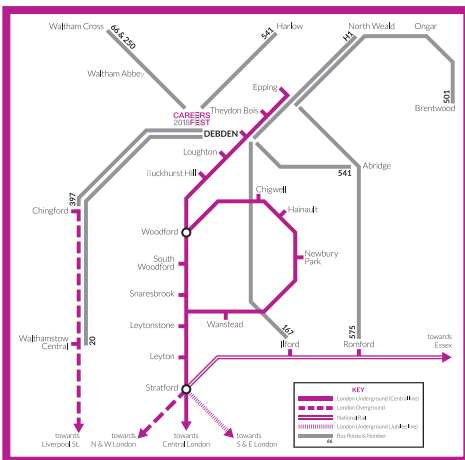

Galliard Homes

Nuffield Health

Marriot Hotels

Schroders

Metro Bank

Plus many more...

Get your foot on the Career Ladder
and come to the 2018 CAREERS FEST!

GETTING HERE

Epping Forest College
Borders Lane
Loughton
Essex
IG10 3SA

(020) 8508 8311
www.efc.ac.uk
enquiry@efc.ac.uk

Nearest tube **Debden (Central line)**,
just 20 mins from Stratford station,
easily accessible by bus & close to
A406, M11 & M25.