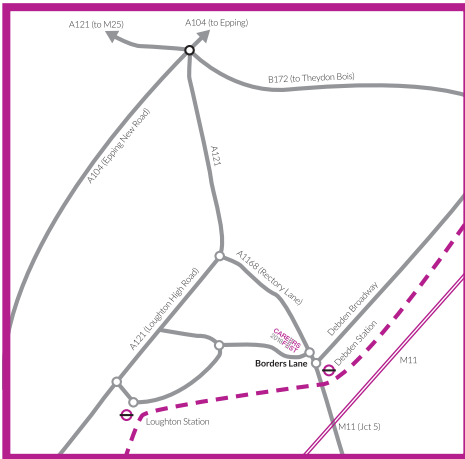

Galliard Homes

Nuffield Health

Marriot Hotels

Schroders

Metro Bank

Plus many more...

Get your foot on the Career Ladder
and come to the 2018 CAREERS FEST!

GETTING HERE

Epping Forest College
Borders Lane
Loughton
Essex
IG10 3SA

(020) 8508 8311
www.efc.ac.uk
enquiry@efc.ac.uk

Nearest tube **Debden (Central line)**,
just 20 mins from Stratford station,
easily accessible by bus & close to
A406, M11 & M25.